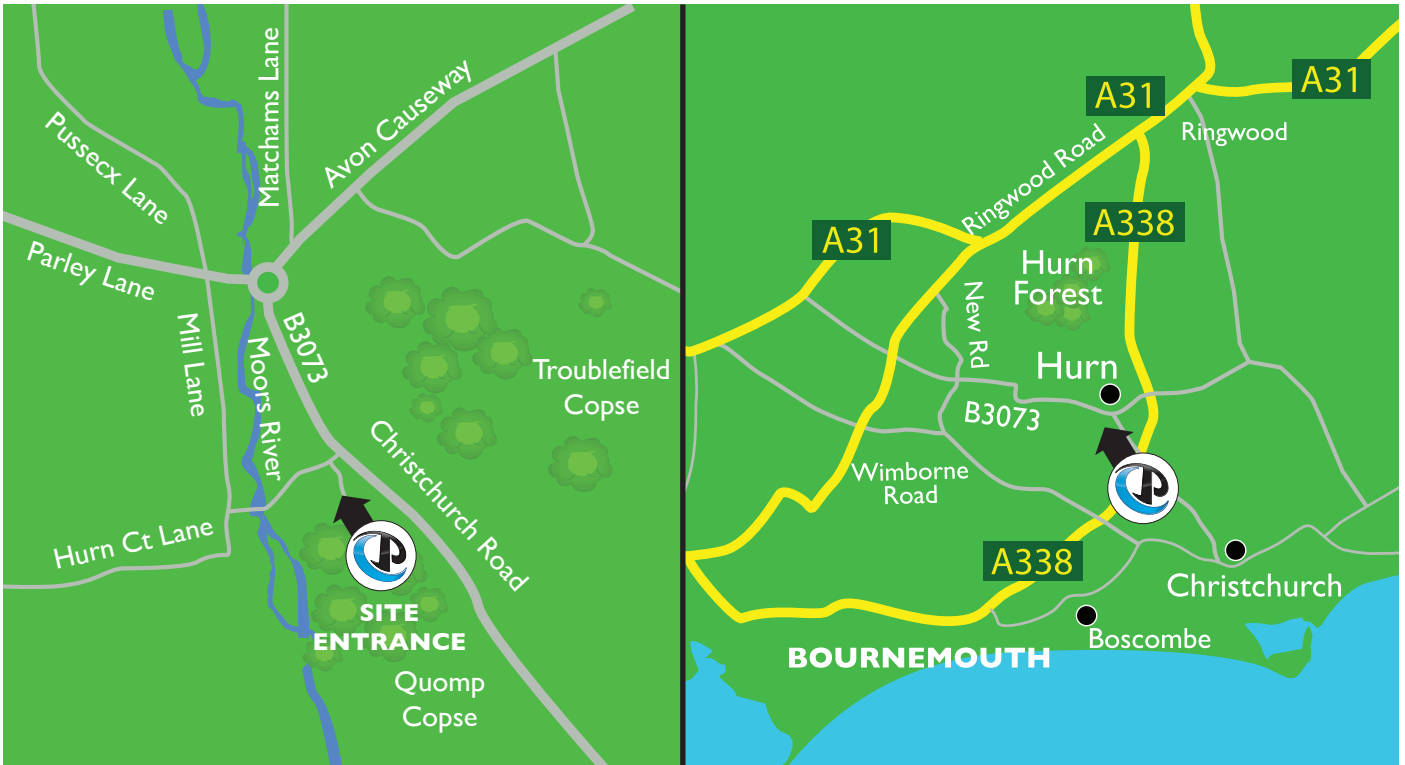

SITE DIRECTIONS FOR BOURNEMOUTH

Hurn Court Lane
Christchurch Road
Hurn, Christchurch
Dorset BH23 6BT

Lat: 51° 45' 57"N Long: 1° 49' 5"W

We are located off Hurn Court Lane

Travelling south on the A338, turn left onto the B3073 heading towards Hurn. At the T-junction turn right, over the fly over, and through the traffic lights. The next left is Hurn Court Lane, take this turning, Camouflage is located on the left. If you get to the roundabout you have gone too far.